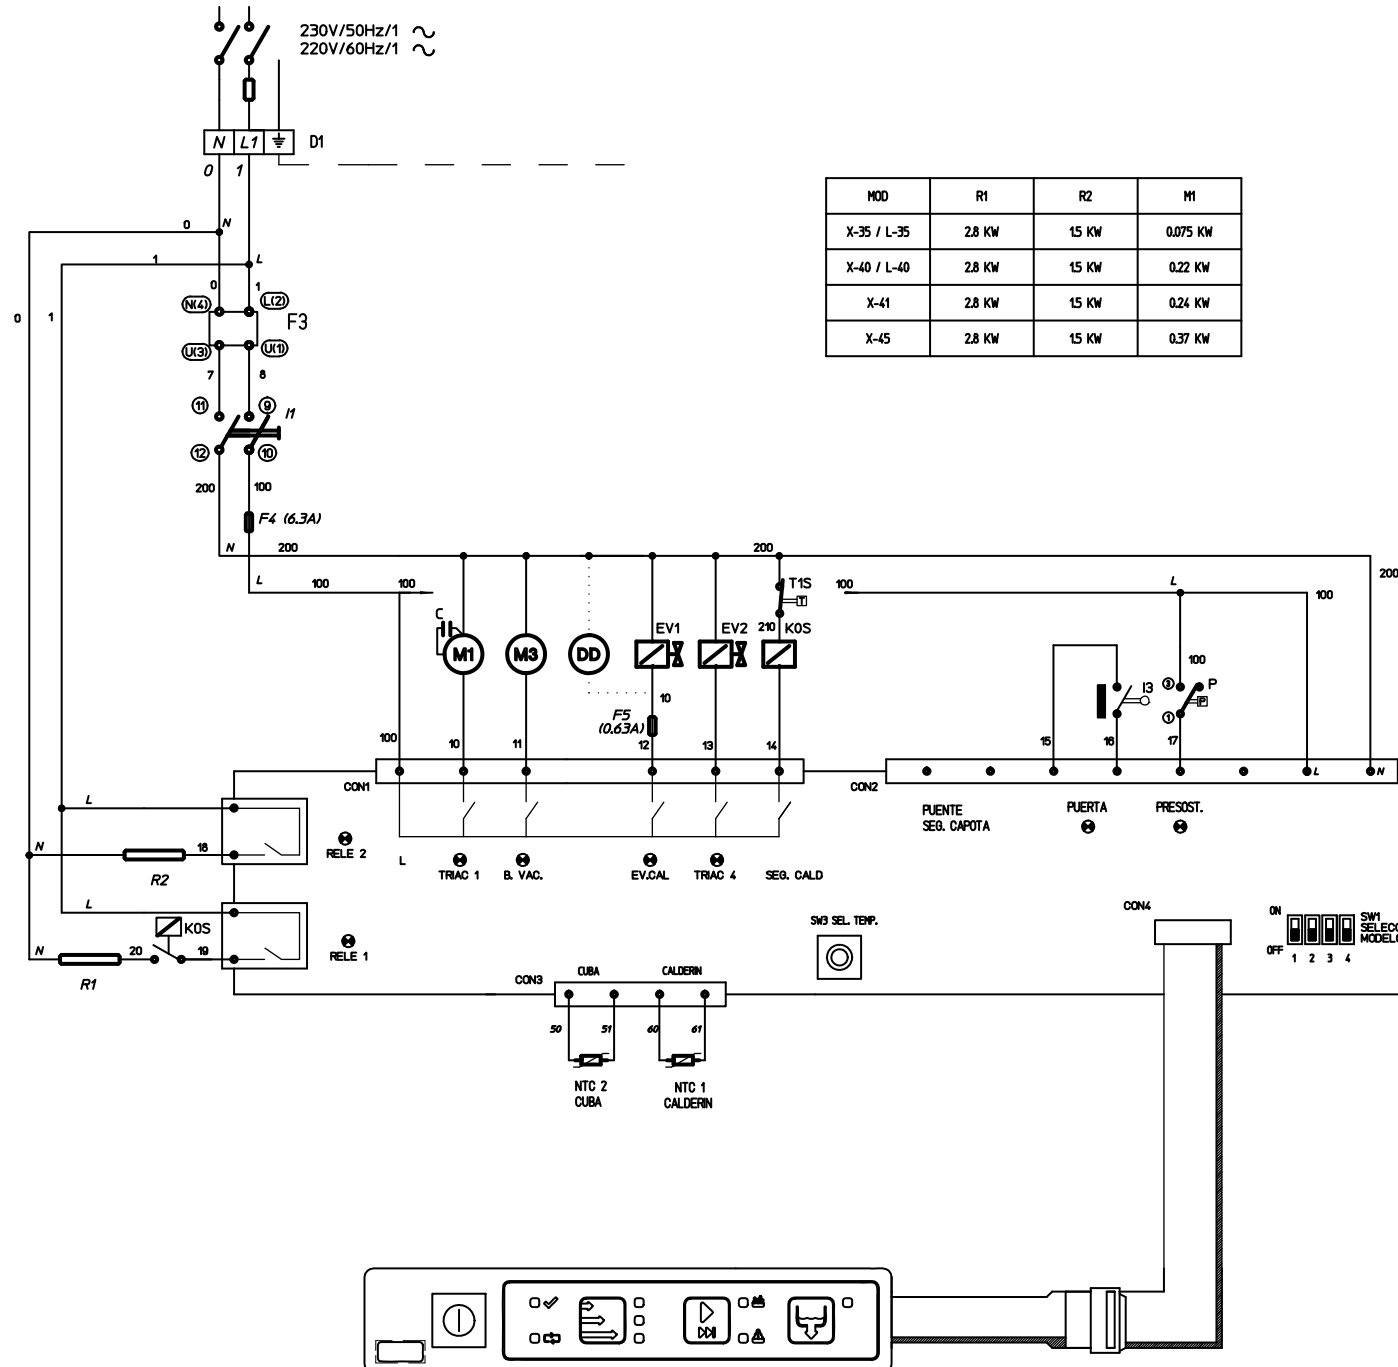

	Denominación	Description	Denomination
B.VAC	LED BOMBA VACIADO	DRAIN PUMP LED	LED POMPE DE VIDANGE
C	CONDENSADOR MOTOR	CAPACITOR MOTOR	CONDENSATEUR MOTEUR
DD	DOSIFICADOR DE DETERGENTE	DETERGENT DOSER	DOSEUR DE DÉTERGENT
D1	REGLETA CONEXION	TERMINAL STRIP	REGLETTE CONNEXION
EV.CAL	LED ELECTROVALVULA AGUA CALIENTE	HOT WATER ELECTROVALVE LED	LED ELECTROVALVE EAU CHAUDE
EV1	ELECTROVALVULA AGUA CALIENTE	HOT WATER ELECTROVALVE	ELECTROVALVE EAU CHAUDE
EV2	ELECTROVALVULA AGUA FRIA	COLD WATER ELECTROVALVE	ELECTROVALVE EAU FROID
EV2	ELECTROVALVULA REGENERACION	REGENERATION ELECTROVALVE	ELECTROVALVE REGENERATION
F3	FILTRO SUPRESION INTERFERENCIAS	INTERFERENCE SUPPRESSION FILTER	FILTRE SUPPRESSION INTERFÉRENCES
F4	FUSIBLE	FUSE	FUSIBLE
F5	FUSIBLE ELECTROVALVULA	ELECTROVALVE FUSE	ELECTROVALVE FUSIBLE
I1	INTERRUPTOR GENERAL	MAIN SWITCH	INTERRUPTEUR GENERAL
I3	INTERRUPTOR MAGNETICO PUERTA	DOOR MAGNETIC SWITCH	INTERRUPTEUR MAGNETIQUE PORTE
K0S	RELE SEGURIDAD CALDERIN	BOILER SAFETY RELAY	TRELAIS SÉCURITÉ CHAUDIÈRE
M1	BOMBA LAVADO	WASH PUMP	POMPE DE LAVAGE
M3	BOMBA VACIADO	DRAIN PUMP	POMPE DE VIDANGE
NTC1	SONDA TEMPERATURA CALDERIN	BOILER TEMPERATURE PROBE	SONDE TEMPERATURE CHAUDIERE
NTC2	SONDA TEMPERATURA CUBA	TANK TEMPERATURE PROBE	SONDE TEMPERATURE CUVE
P	PRESOSTATO	PRESSURESTAT	PRESOSTHAT
PRESOST.	LED PRESOSTATO	PRESSURESTAT LED	LED PRESOSTHAT
PUERTA	LED ENTRADA PUERTA	ENTRY DOOR LED	LED ENTRÉE PORTE
RELE 1	CONTACTOR RESISTENCIA CALDERIN	BOILER ELEMENT CONTACTOR	CONTACTEUR RESISTANCE CHAUDIERE
RELE 2	CONTACTOR RESISTENCIA CUBA	TANK ELEMENT CONTACTOR	CONTACTEUR RESISTANCE CUVE
R1	RESISTENCIA CALDERIN	BOILER ELEMENT	RESISTANCE CHAUDIERE
R2	RESISTENCIA CUBA	TANK ELEMENT	RESISTANCE CUVE
SW1	SELECCION MODELO	MODEL SELECTION	SÉLECCION DU MODÈLE
SW3	SELECCION TEMPERATURA	TEMPERATURE SELECTION	SÉLECCION DU TEMPERATURE
TRIAC 1	LED BOMBA LAVADO	WASH PUMP LED	LED POMPE LAVAGE
TRIAC 4	LED ELECTROVALVULA AGUA FRIA	COLD WATER ELECTROVALVE LED	LED ELECTROVALVE EAU FROID
TRIAC 4	LED ELECTROVALVULA REGENERACION	REGENERATION ELECTROVALVE LED	LED ELECTROVALVE REGENERATION
T1S	TERMOSTATO SEGURIDAD CALDERIN	BOILER SAFETY THERMOSTAT	THERMOSTAT SÉCURITÉ CHAUDIÈRE