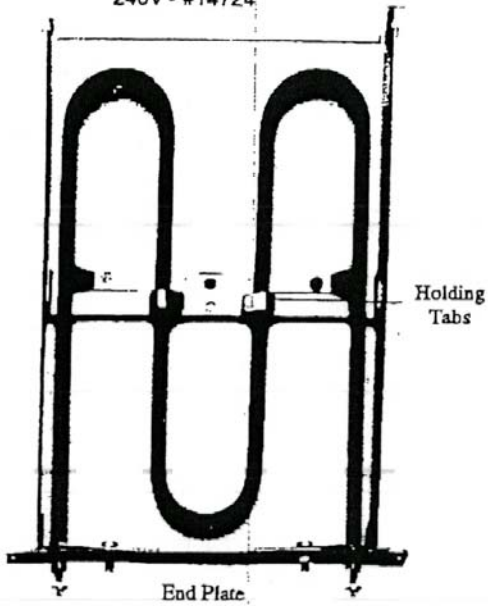

Energy saver toggle switch control #14614

Heater control, upper or lower
120V - #21874
208V - #14702
240V - #12355

Terminal block
#21858

Strain relief
bushing
#12599

Gearmotor
120V, 5.5rpm - #69716
208/240V, 5.5rpm - #14687

Bottom cover assembly
Not shown #14641

Lower Heating Element Assy.
 120V - #14707
 208V - #14722
 240V - #14724

Individual Heating Elements
 120V, 825W - #14648
 208V, 1200W - #14694
 240V, 1200W - #14673