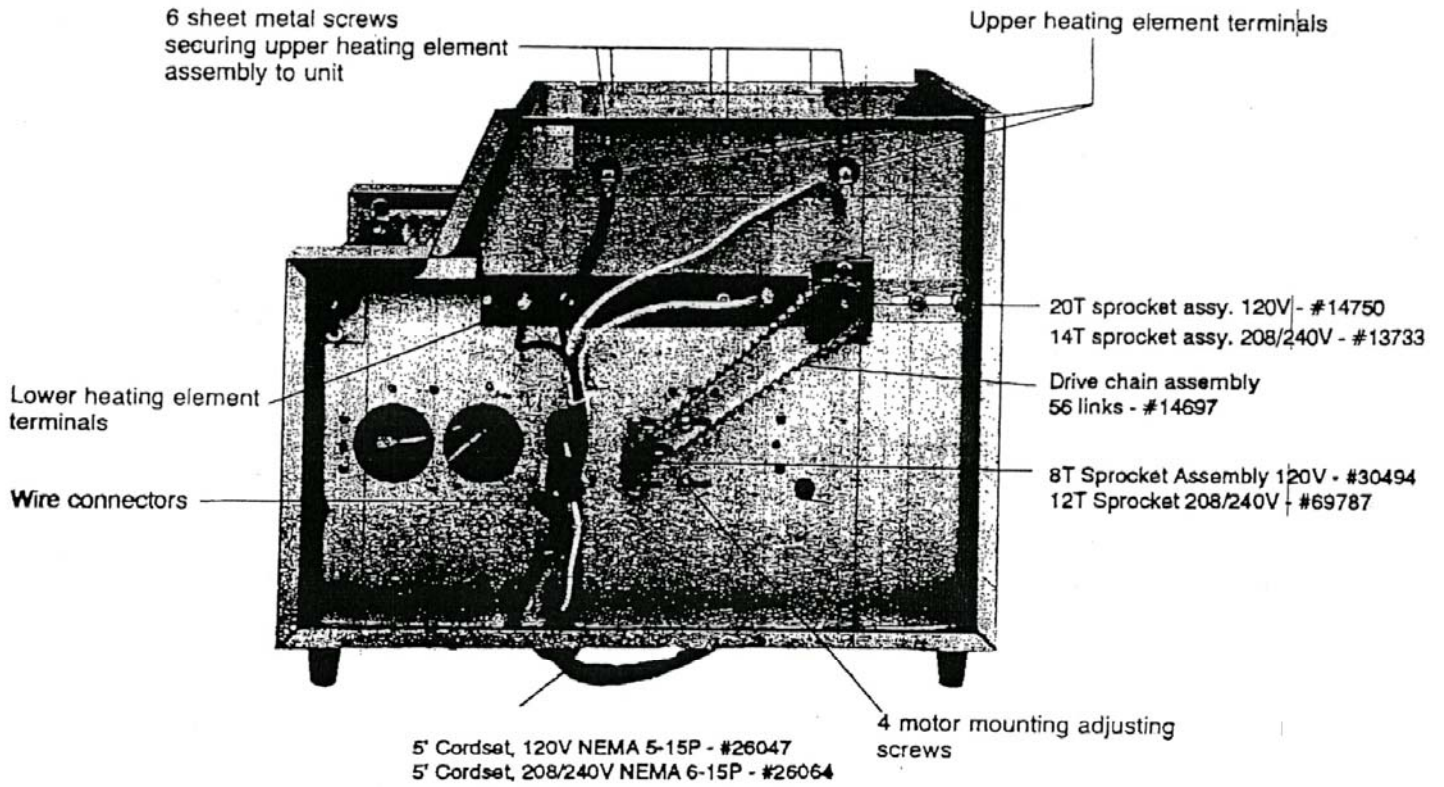

Conveyor speed control 120V - #12464
208/240V - #12425

On/Off toggle switch
control, 20A
#68117

Fan motor
120V - #14618
208V - #14699
240V - #14675

Fan blade, 5" CW
#14619

Fan shroud
#14591

Fan motor mounting
bracket
Not shown
#14658

Energy saver toggle switch control #14614

Heater control, upper or lower
120V - #21874
208V - #14702
240V - #12355

Terminal block
#21858

Strain relief
bushing
#12599

Gearmotor
120V, 5.5rpm - #69716
208/240V, 5.5rpm - #14687

Bottom cover assembly
Not shown #14641

Lower Heating Element Assy.
 120V - #14707
 208V - #14722
 240V - #14724

Individual Heating Elements
 120V, 825W - #14648
 208V, 1200W - #14694
 240V, 1200W - #14673