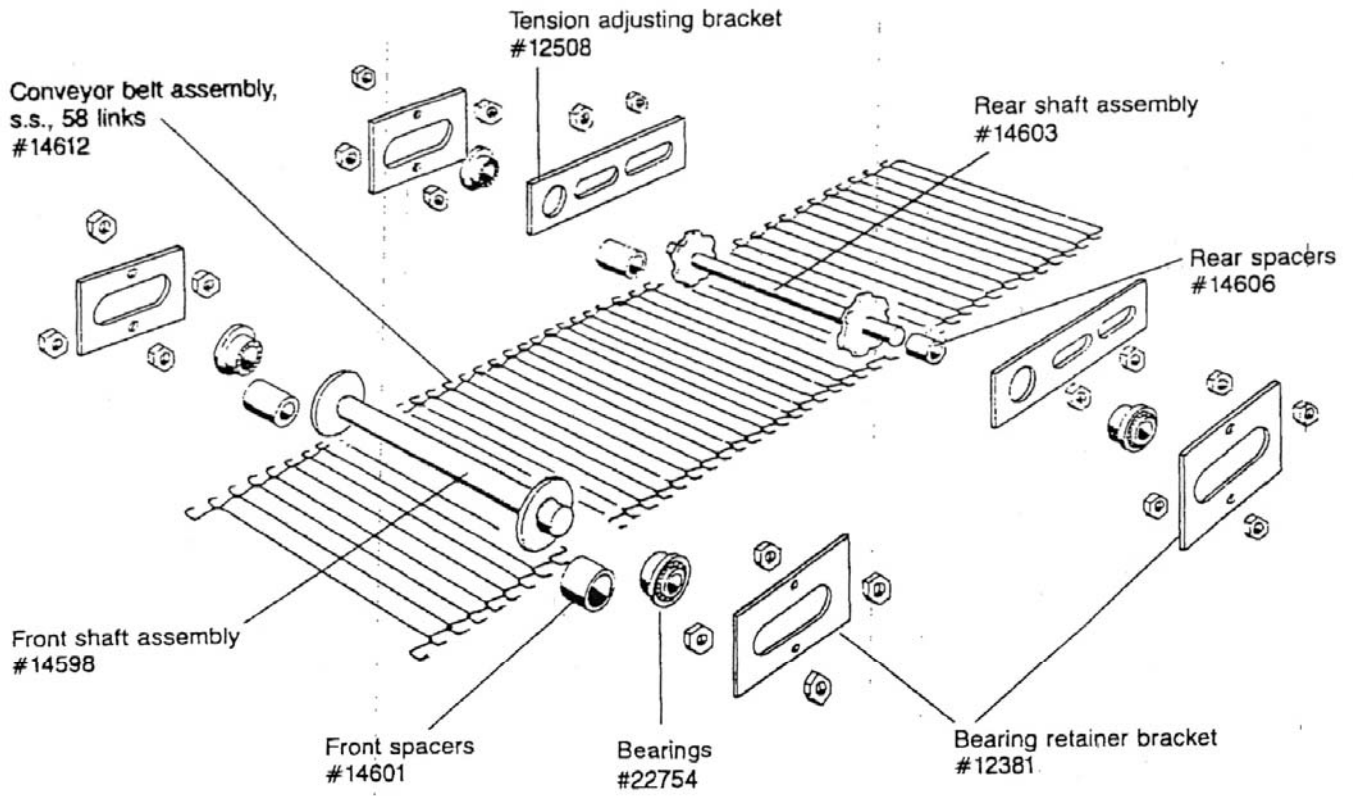

Conveyor speed control 120V - #12464
208/240V - #12425

On/Off toggle switch
control, 20A
#68117

Fan motor
120V - #14618
208V - #14699
240V - #14675

Fan blade, 5" CW
#14619

Fan shroud
#14591

Fan motor mounting
bracket
Not shown
#14658

Energy saver toggle switch control #14614

Heater control, upper or lower
120V - #21874
208V - #14702
240V - #12355

Terminal block
#21858

Strain relief
bushing
#12599

Gearmotor
120V, 5.5rpm - #69716
208/240V, 5.5rpm - #14687

Bottom cover assembly
Not shown #14641

Lower Heating Element Assy.
 120V - #14707
 208V - #14722
 240V - #14724

Individual Heating Elements
 120V, 825W - #14648
 208V, 1200W - #14694
 240V, 1200W - #14673

Holding Tabs

Upper Heating Element Assy.
 120V - #14713
 208V - #14723
 240V - #14725