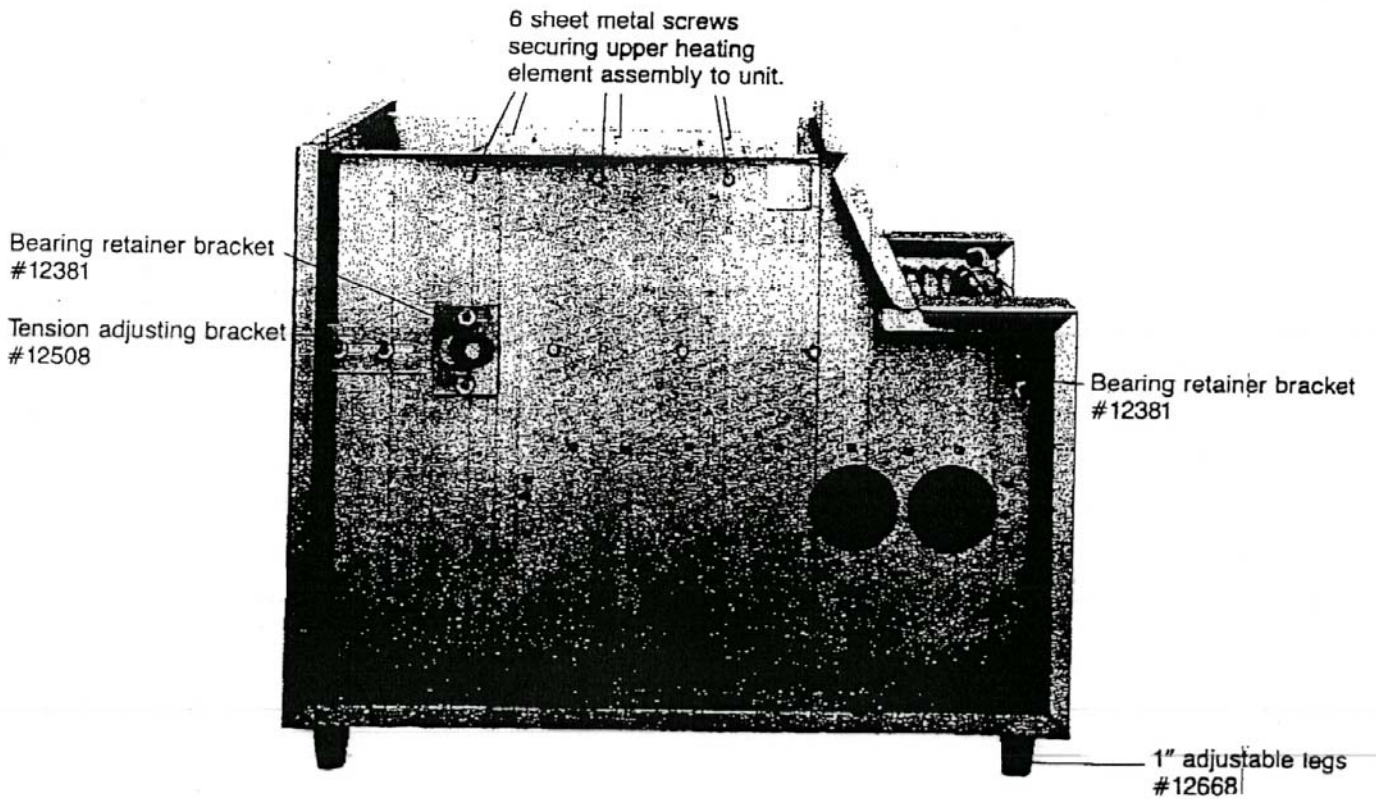

Energy saver toggle switch control #14614

Heater control, upper or lower
120V - #21874
208V - #14702
240V - #12355

Terminal block
#21858

Strain relief
bushing
#12599

Gearmotor
120V, 5.5rpm - #69716
208/240V, 5.5rpm - #14687

Bottom cover assembly
Not shown #14641

Lower Heating Element Assy.
 120V - #14707
 208V - #14722
 240V - #14724

Individual Heating Elements
 120V, 825W - #14648
 208V, 1200W - #14694
 240V, 1200W - #14673