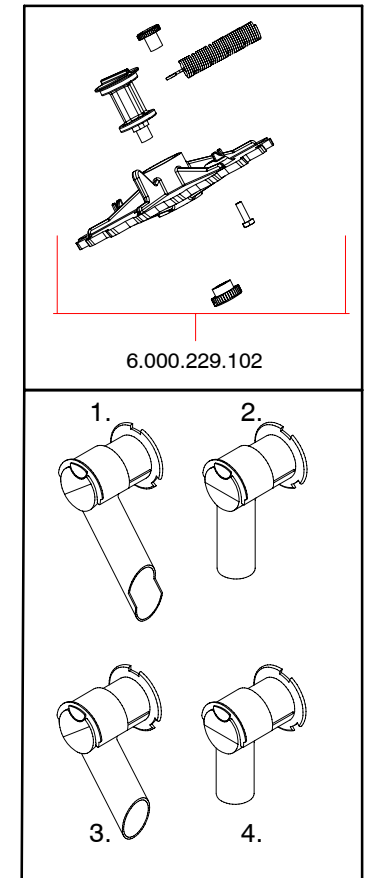

Ref.	Bolero XL	Bolero XL Turbo	FreshMore FreshGround	FreshMore XL FreshGround XL
1.			6.229.932.000	6.229.932.000
2.			6.229.931.000	6.229.931.000
3.	6.329.088.000	6.329.088.000		
4.	6.329.087.000	6.329.087.000